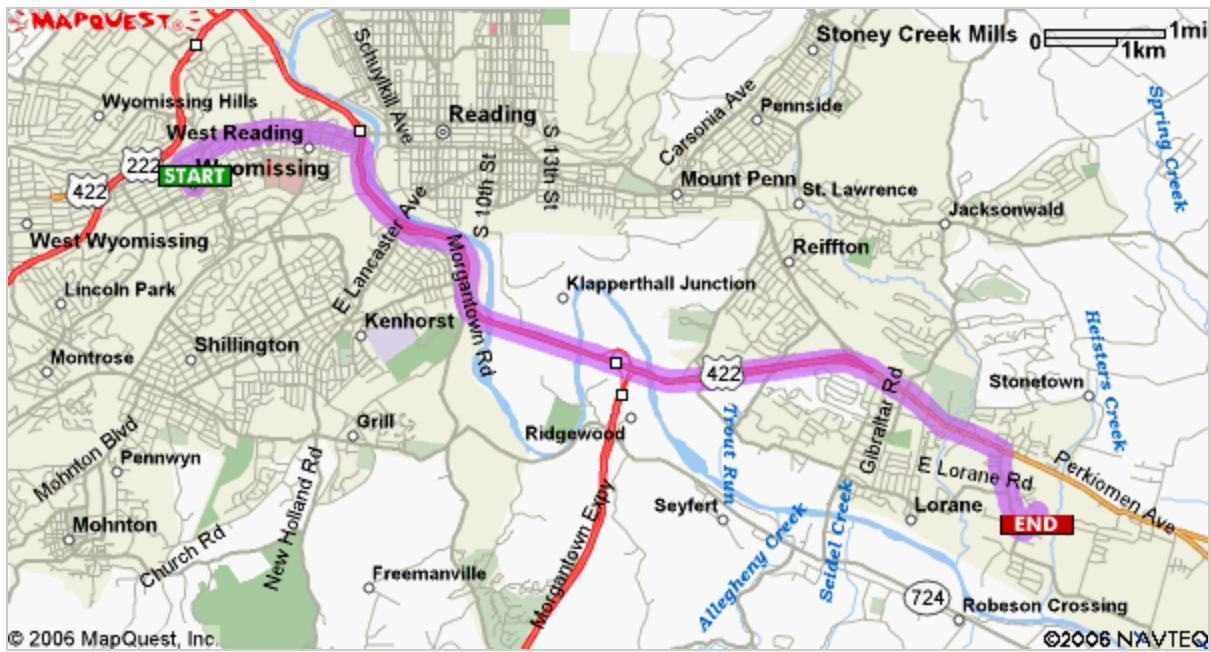

Start: Wyomissing, PA US

End: 513 Canvasback Ct
Birdsboro, PA 19508-8858, US

Notes:

DIRECTIONS FROM POINTS WEST, including:
 Mount Penn
 Exeter
 Reading
 Shillington
 Wyomissing

Directions	Distance
Total Est. Time: 16 minutes Total Est. Distance: 9.22 miles	
3: Merge onto US-422 E.	6.6 miles
4: Turn RIGHT onto LINCOLN RD.	0.6 miles
5: Turn LEFT onto LONG POND DR.	<0.1 miles
6: Turn LEFT onto PINTAIL LN.	<0.1 miles
7: Turn RIGHT onto PONDVIEW DR.	<0.1 miles
8: Turn LEFT onto CANVASBACK CT.	<0.1 miles
9: End at 513 Canvasback Ct Birdsboro, PA 19508-8858, US	
Total Est. Time: 16 minutes Total Est. Distance: 9.22 miles	

Start:
Wyomissing, PA US

End:
513 Canvasback Ct
 Birdsboro, PA 19508-8858, US

All rights reserved. Use Subject to License/Copyright

These directions are informational only. No representation is made or warranty given as to their content, road conditions or route usability or expeditiousness. User assumes all risk of use. MapQuest and its suppliers assume no responsibility for any loss or delay resulting from such use.