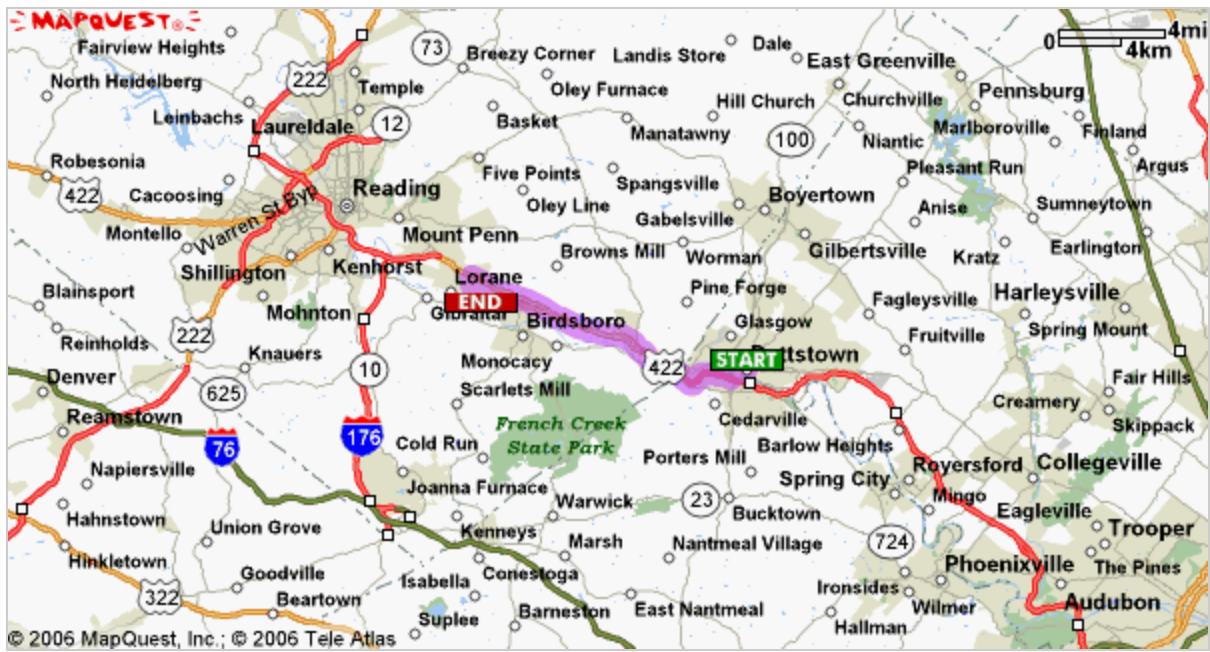

Start: Pottstown, PA US

End: 513 Canvasback Ct
Birdsboro, PA 19508-8858, US

Notes:

FROM POINTS EAST, including:
Birdsboro
Monocacy
Douglassville
Pottstown

Directions	Distance
Total Est. Time: 20 minutes Total Est. Distance: 13.41 miles	
5: Merge onto US-422 W toward READING.	10.9 miles
6: Turn LEFT onto LINCOLN RD.	0.6 miles
7: Turn LEFT onto LONG POND DR.	<0.1 miles
8: Turn LEFT onto PINTAIL LN.	<0.1 miles
9: Turn RIGHT onto PONDVIEW DR.	<0.1 miles
10: Turn LEFT onto CANVASBACK CT.	<0.1 miles
11: End at 513 Canvasback Ct Birdsboro, PA 19508-8858, US	
Total Est. Time: 20 minutes Total Est. Distance: 13.41 miles	

Start:
Pottstown, PA US

End:
513 Canvasback Ct
Birdsboro, PA 19508-8858, US

All rights reserved. Use Subject to License/Copyright

These directions are informational only. No representation is made or warranty given as to their content, road conditions or route usability or expeditiousness. User assumes all risk of use. MapQuest and its suppliers assume no responsibility for any loss or delay resulting from such use.